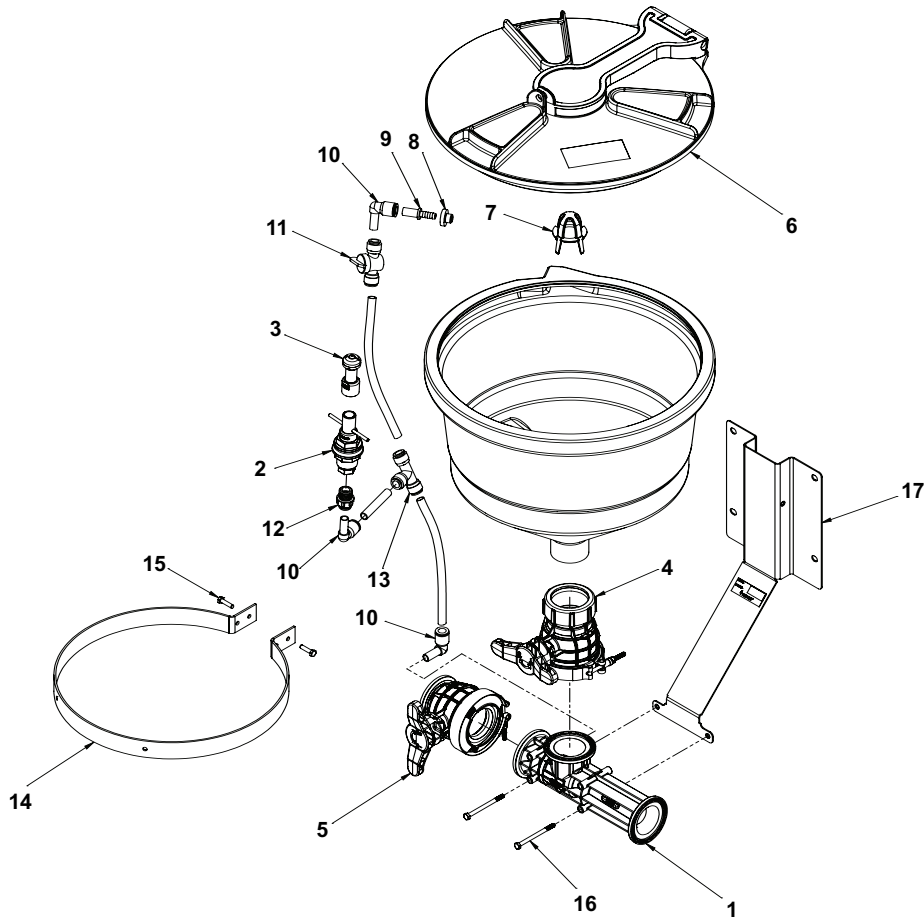

Parts Illustration

CAUTION: Only use Genuine Hypro replacement parts.

Ref. No.	Qty. Req'd.	Part Number	Description
1	1	3371-0036R	Eductor (for Model 3376-0870)
1	1	3371-0037R	Eductor (for Model 3376-0871)
1	1	3371-0038R	Eductor (for Model 3376-1170)
1	1	3371-0039R	Eductor (for Model 3376-1171)
1	1	3371-0040R	Eductor (for Model 3376-1670)
1	1	3371-0041R	Eductor (for Model 3376-1671)
2	1	PV1/2F1/2M-MA	ProClean Container Rinse
3	1	PC1/2F-36075	Nozzle, ProClean Container Rinse
4	1	7250-5000	Tank Valve
5	1	7250-5002	UF Valve
6	1	TL16-0006	Lid Kit
7	1	3350-0180	Strainer
8	1	1700-0253	Grommet
9	1	2404-0413	Hose Barb Fitting
10	3	2404-0414	Elbow Fitting (1/2")
11	1	3305-0113	Two-way Valve (1/2")
12	1	2404-0386	Fitting
13	1	2404-0415	Tee Fitting (1/2")
14	1	1510-0128	Mounting Ring
15	2	2210-0201	Hex Bolt, M6x1x25
16	2	2210-0200	Hex Bolt, M6x1x80
17	1	1510-0127	Bracket

NOTE: When ordering parts, give quantity, part number, description and complete model number. Reference numbers are used ONLY to identify parts in the drawing and are NOT to be used as order numbers.